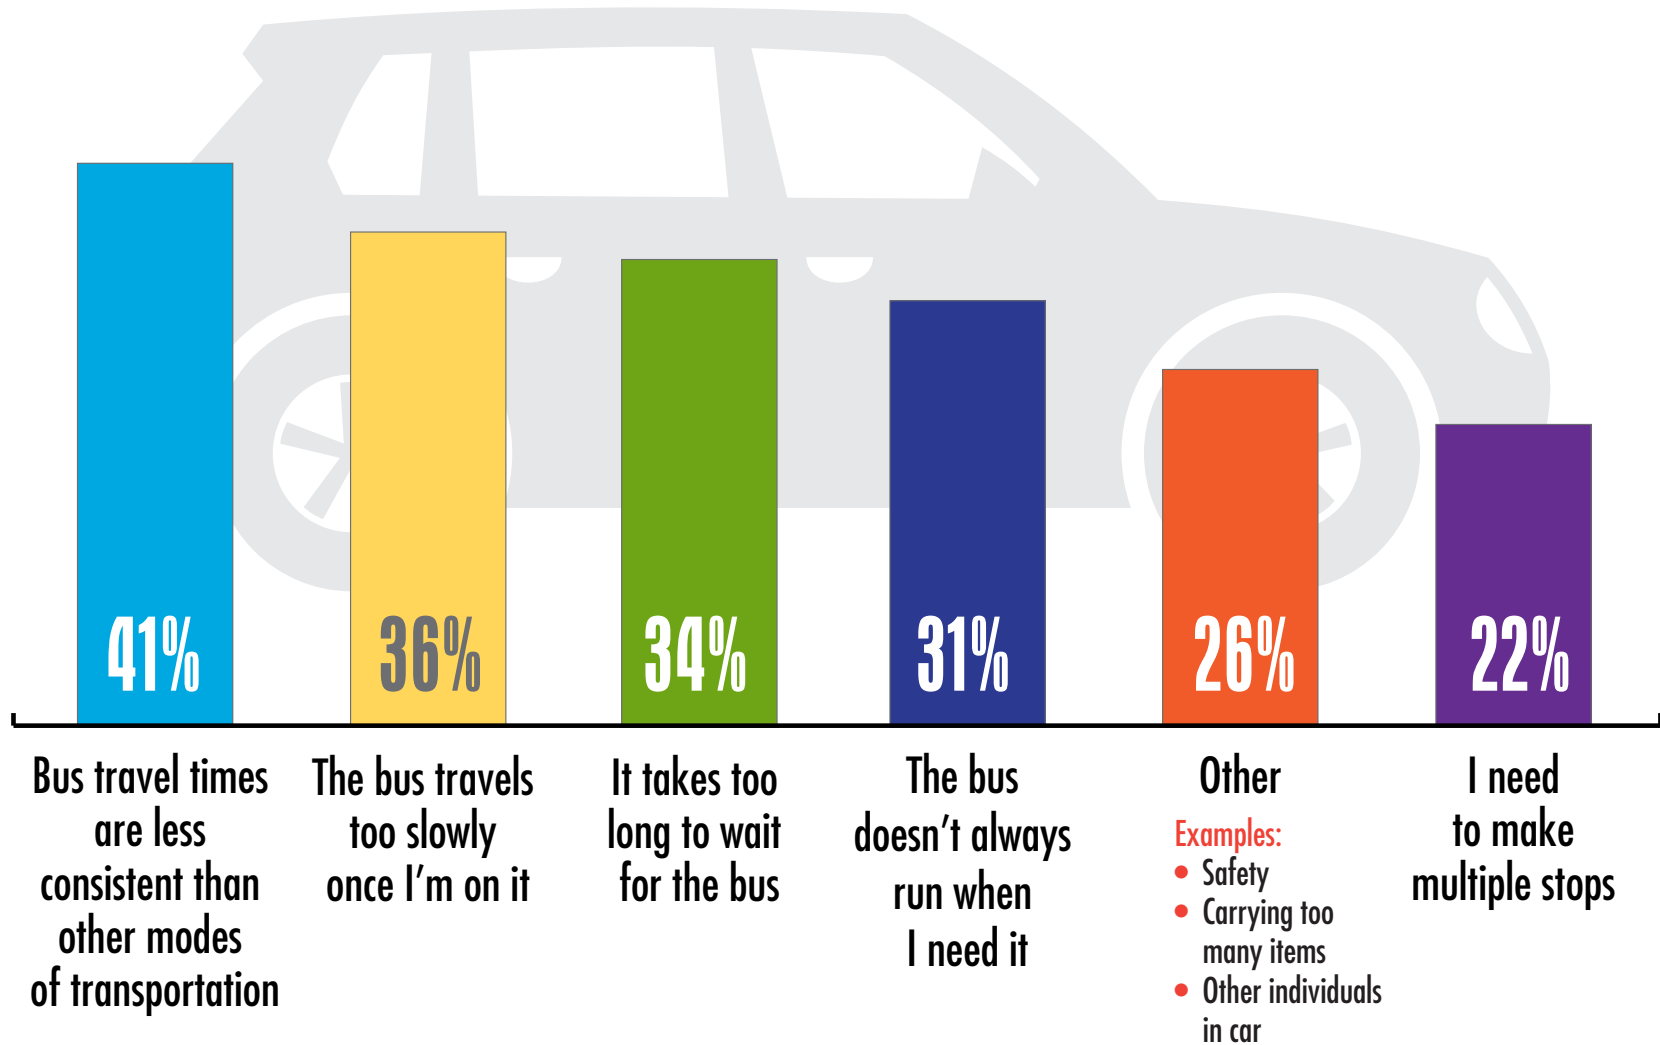

# Why Do You Choose to Drive Instead of Taking the Bus?

### Additional Responses:

I prefer to drive (20%), The bus is too crowded (20%), Walking distance to/from the bus stop is too long (16%), The bus is too expensive (3%)

**Q20** Why do you choose to drive over using the existing CTA bus service for your most common trip (check all that apply)?