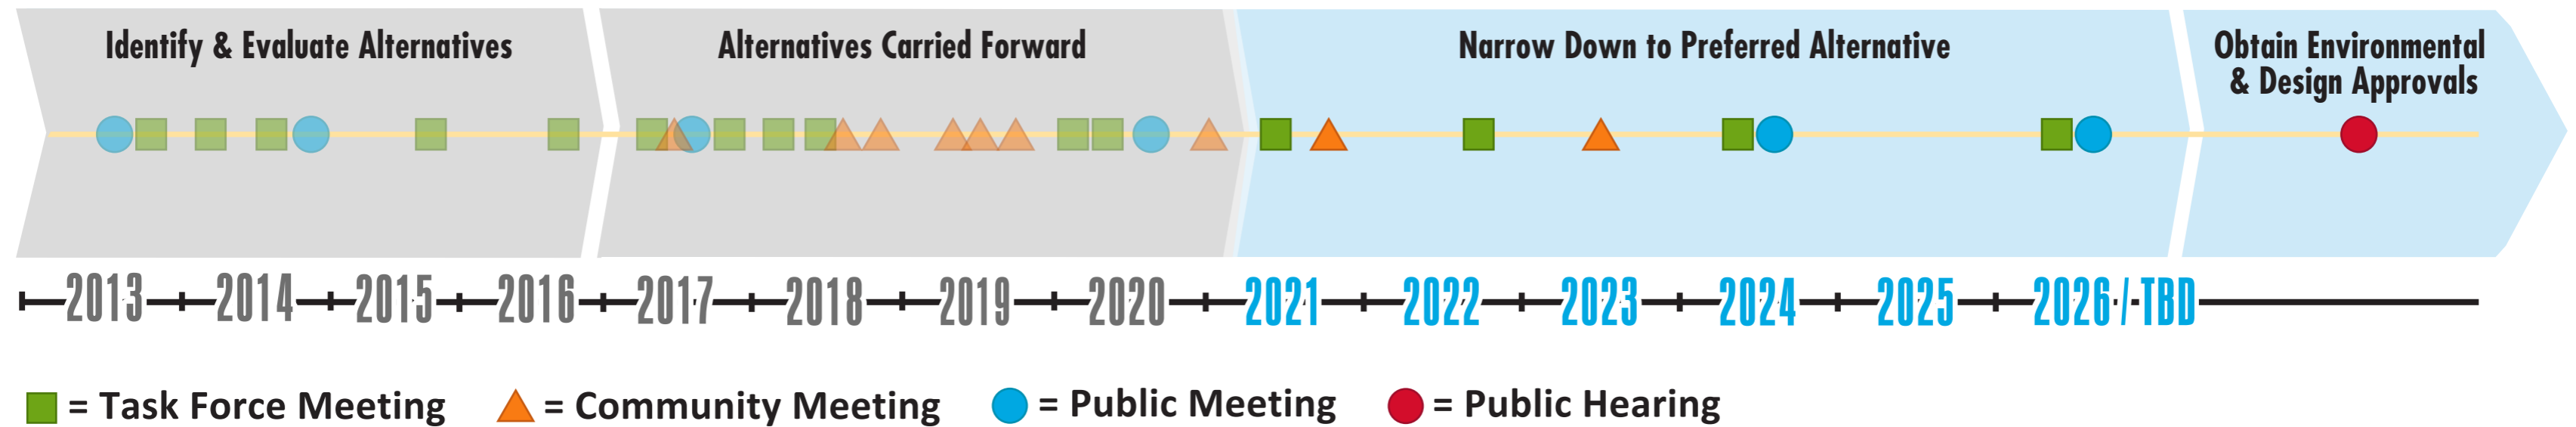

Project Schedule

REDEFINE THE DRIVE
NORTH DUSABLE LAKE SHORE DRIVE

To learn more about the project, visit the project website: NorthDuSableLSD.org

March 2026